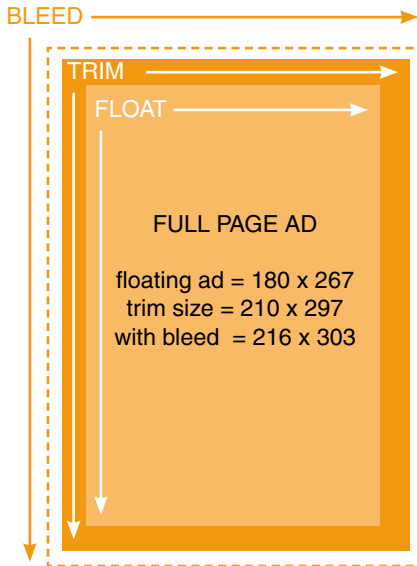

MAGAZINE AD SIZES

FULL PAGE AD

floating ad = 180 x 267
trim size = 210 x 297
with bleed = 216 x 303