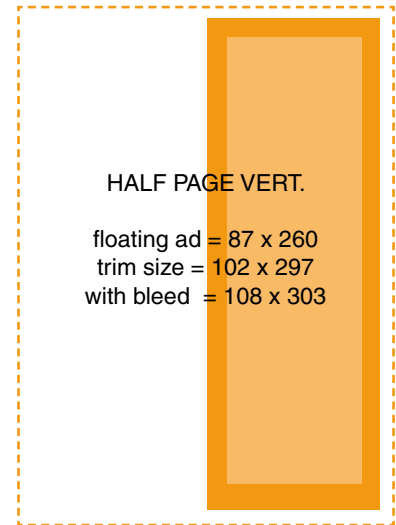

HALF PAGE VERT.

floating ad = 87 x 260
trim size = 102 x 297
with bleed = 108 x 303