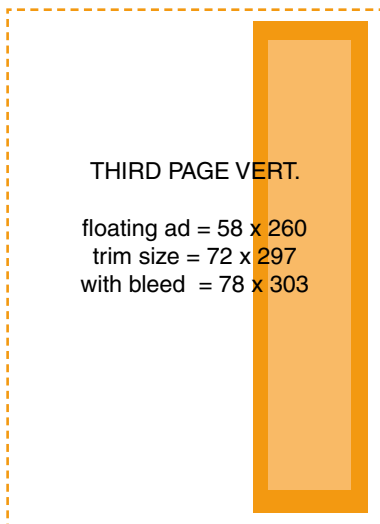

THIRD PAGE VERT.

floating ad = 58 x 260
trim size = 72 x 297
with bleed = 78 x 303