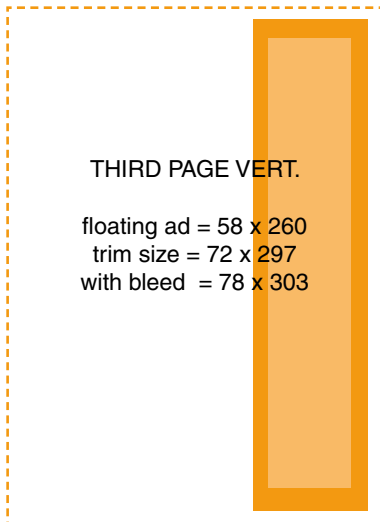

THIRD PAGE VERT.

floating ad = 58 x 260
trim size = 72 x 297
with bleed = 78 x 303